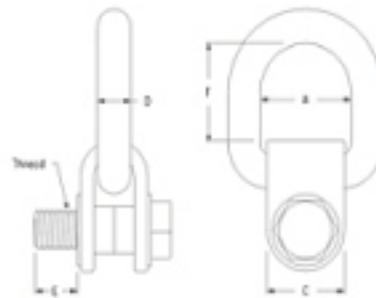

동상교역
Tel:(02)2234-4178, Fax:(02)6008-1357
사업자등록번호:208-45-64609
415-020 경기도 김포시 금포로 1117-20
김포현대공구타운 가동 1층 25/26호

ACTEK HOIST RING
www.actek.co.kr
actek@actek.co.kr
Safe and Easy Lifting!!
Made in U.S.A.

Lifting Rings

Check up to five results to perform an action.

- Designed for side mounting application
- Great for dies & molds
- Swivels 360° and Pivots 90°
- Rated Loads from 650 - 15000 lbs.
- Safety Factor : 4:1
- Material AISI 4140 Aircraft Quality "Chrome Moly".

[larger image](#)

[larger image](#)

Results1 - 16 of 16

1

<u>Item #</u>	<u>Rated Load</u>	<u>Thread Size</u>	<u>Thread Protrusion (E)</u>	<u>A</u>	<u>Torque</u>
43700	650 lbs	5/16" - 18	0.75 in	1 7/8 in	7 ft/lb
43705	800 lbs	3/8" - 16	0.75 in	1 7/8 in	12 ft/lb
43710	2000 lbs	1/2" - 13	1.25 in	1 7/8 in	28 ft/lb
43711	2000 lbs	1/2" - 13	1.25 in	1 7/8 in	28 ft/lb
43720	2500 lbs	5/8" - 11	1.25 in	1 7/8 in	60 ft/lb
43721	2500 lbs	5/8" - 11	1.25 in	1 7/8 in	60 ft/lb
43730	5000 lbs	3/4" - 10	2 in	2 1/4 in	100 ft/lb
43731	5000 lbs	3/4" - 10	2 in	2 1/4 in	100 ft/lb
43740	6500 lbs	7/8" - 9	2 in	2 1/4 in	160 ft/lb
43741	6500 lbs	7/8" - 9	2 in	2 1/4 in	160 ft/lb
43750	7000 lbs	1" - 8	2 in	2 1/4 in	230 ft/lb
43751	7000 lbs	1" - 8	2 in	2 1/4 in	230 ft/lb
43760	12000 lbs	1 1/4" - 7	2.5 in	3 1/4 in	470 ft/lb
43761	12000 lbs	1 1/4" - 7	2.5 in	3 1/4 in	470 ft/lb
43770	15000 lbs	1 1/2" - 6	3 in	3 1/4 in	800 ft/lb
43771	15000 lbs	1 1/2" - 6	3 in	3 1/4 in	800 ft/lb